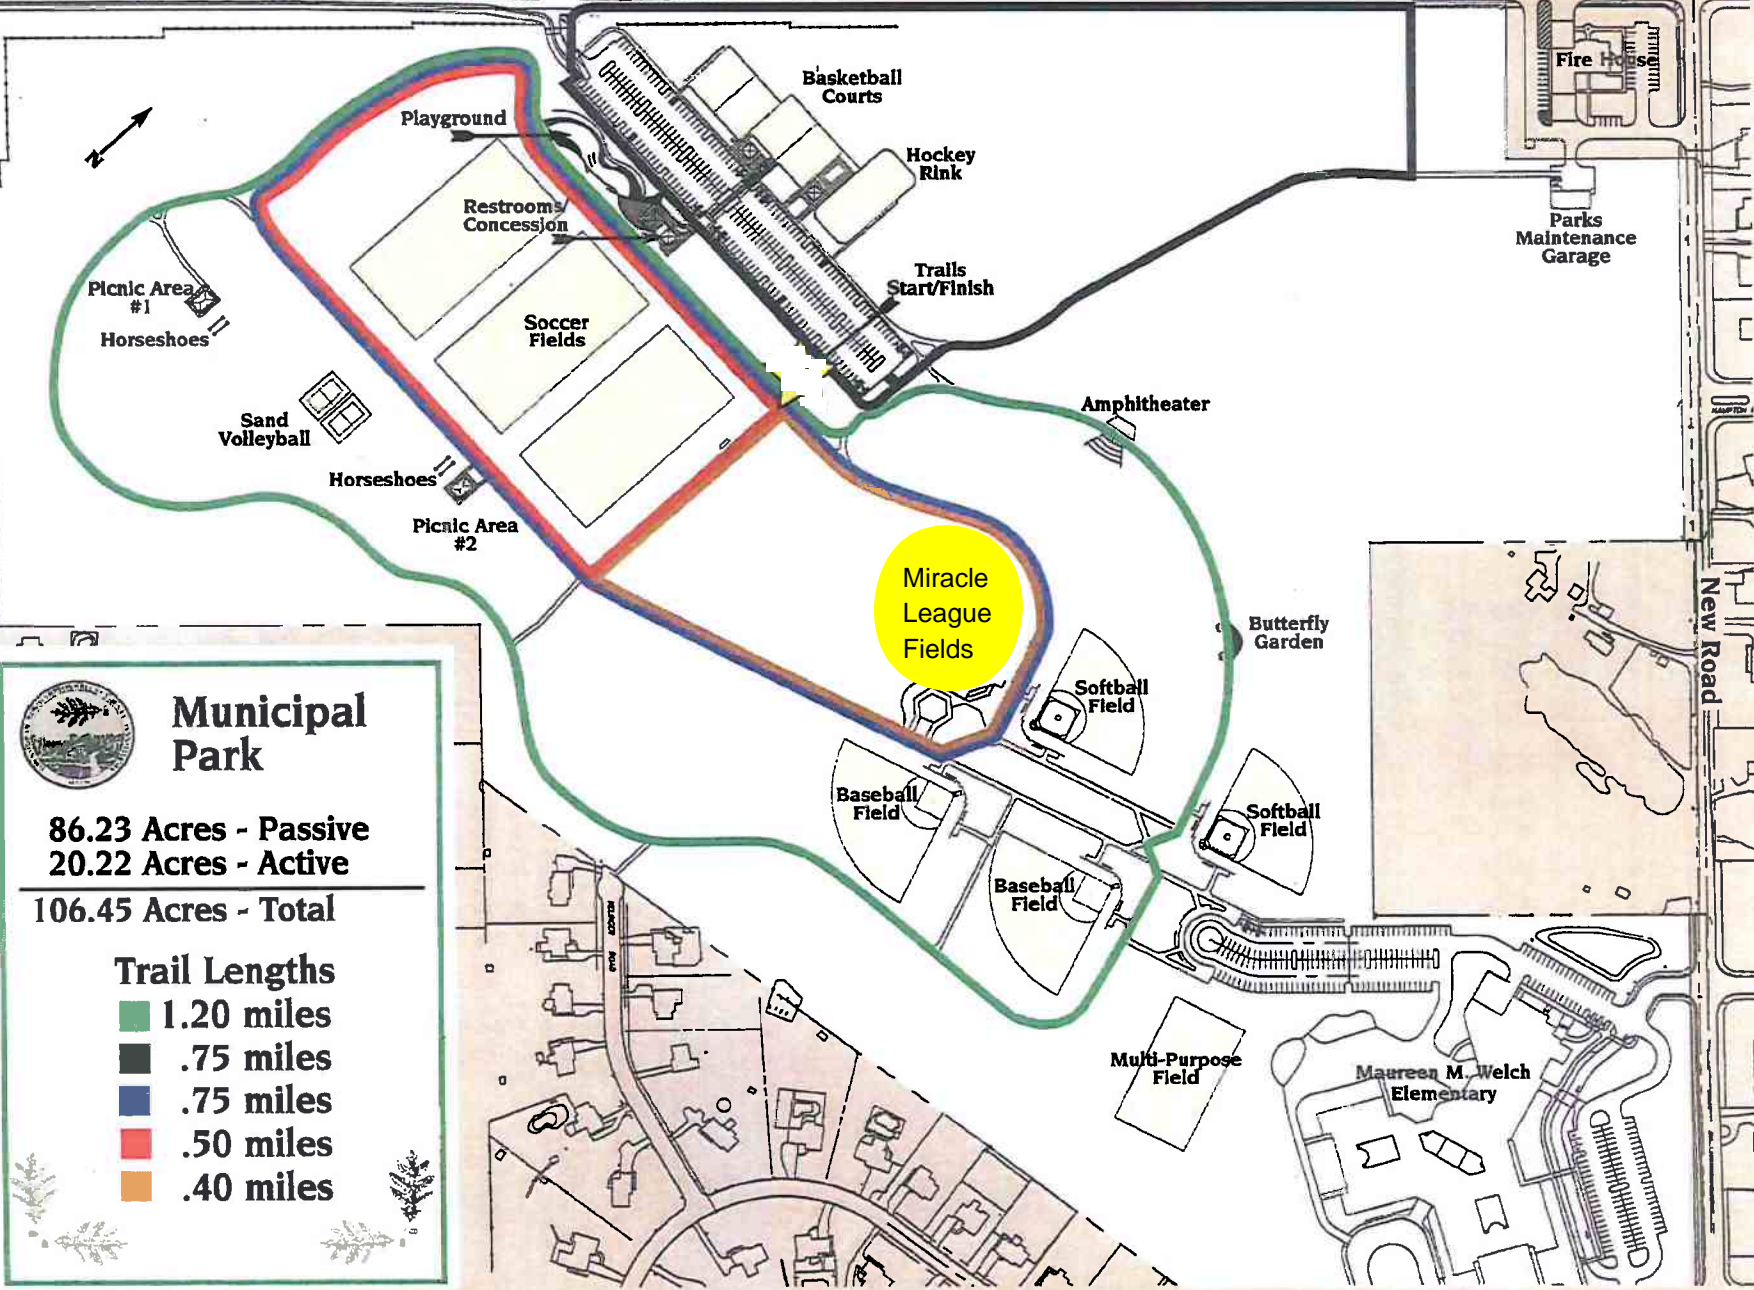

Northampton Township Municipal Park

Hatboro Road

Hatboro Road

Municipal Park

86.23 Acres - Passive
20.22 Acres - Active

106.45 Acres - Total

Trail Lengths

- 1.20 miles
- .75 miles
- .75 miles
- .50 miles
- .40 miles

New Road