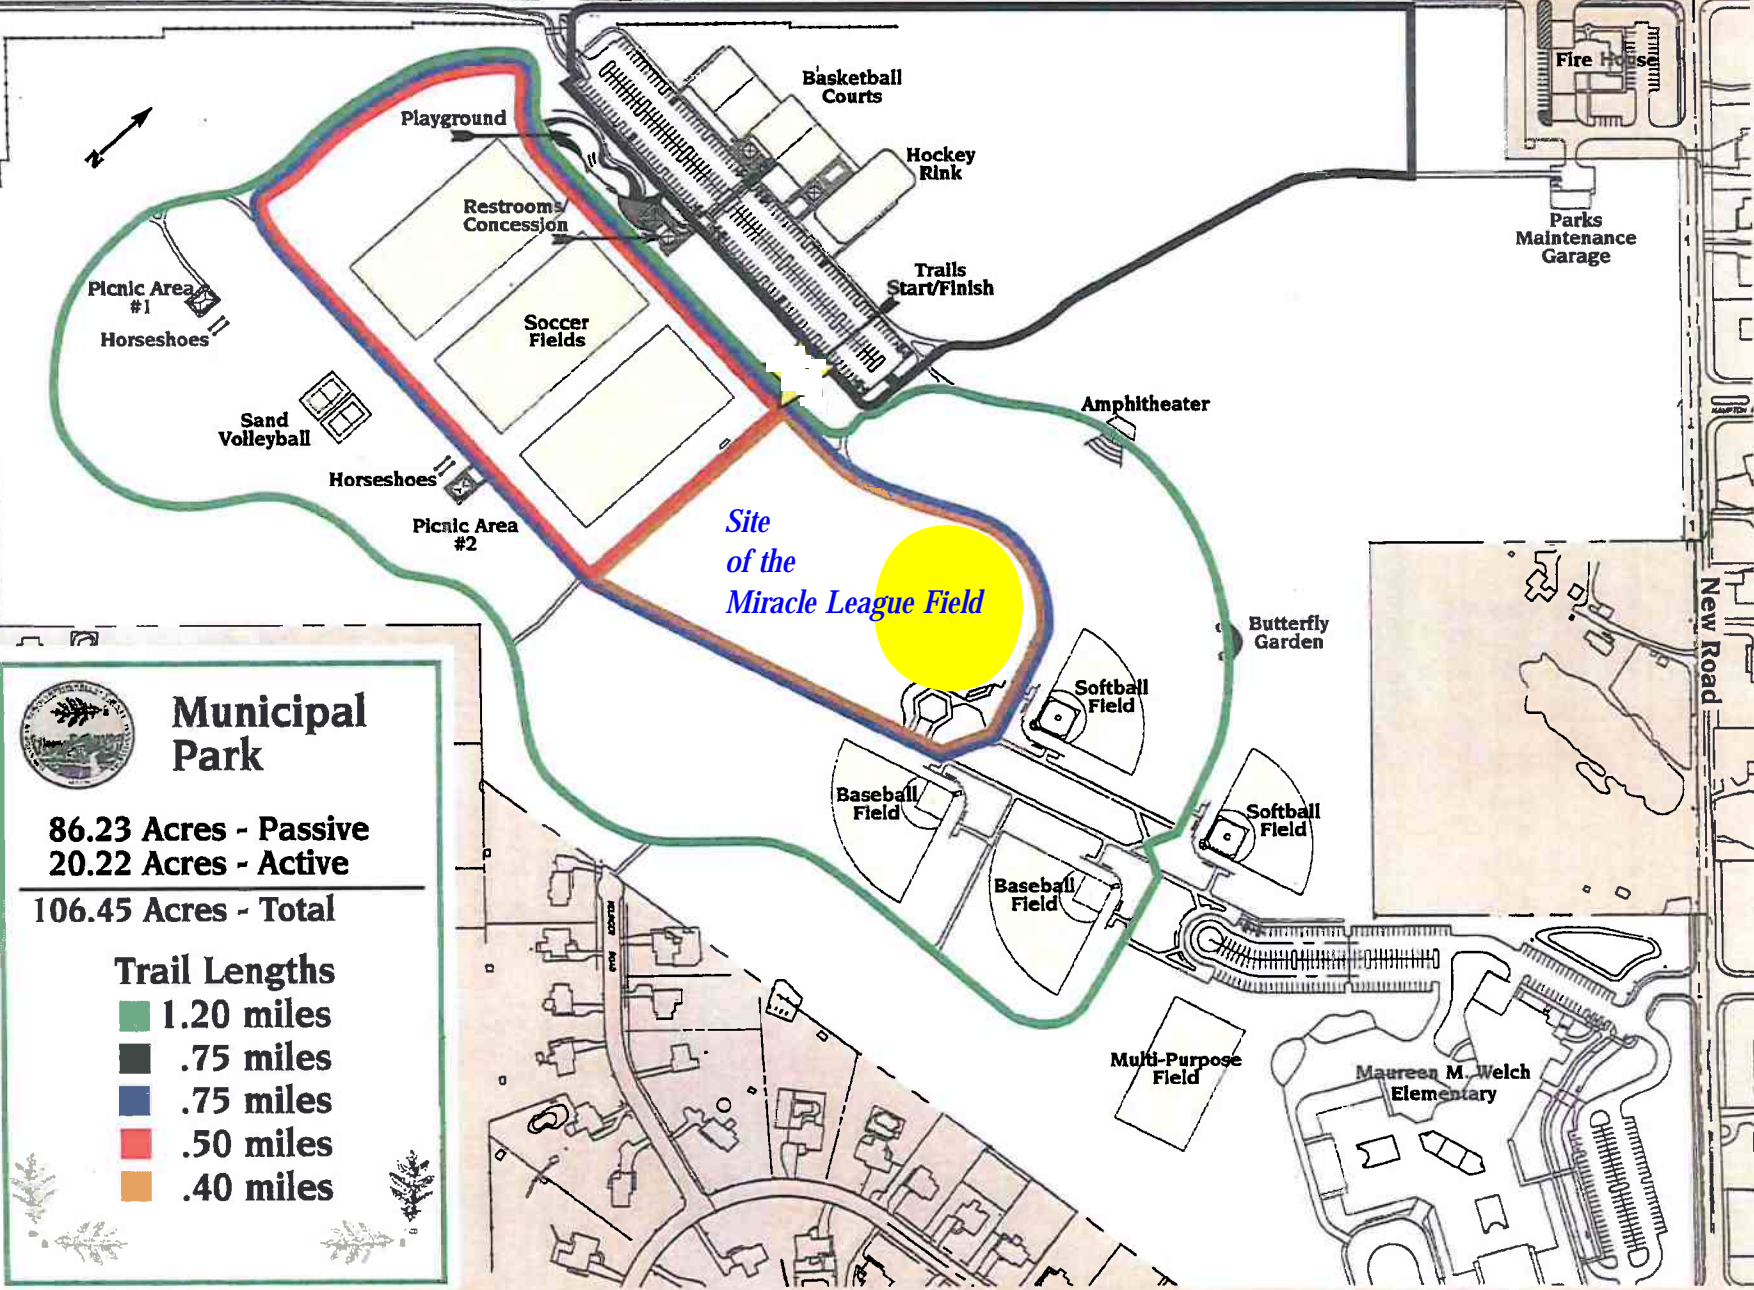

Northampton Township Municipal Park

Hatboro Road

Hatboro Road

Parks Maintenance Garage

Municipal Park

86.23 Acres - Passive
20.22 Acres - Active

106.45 Acres - Total

- Trail Lengths**
- 1.20 miles
 - .75 miles
 - .75 miles
 - .50 miles
 - .40 miles

Maureen M. Welch Elementary

New Road