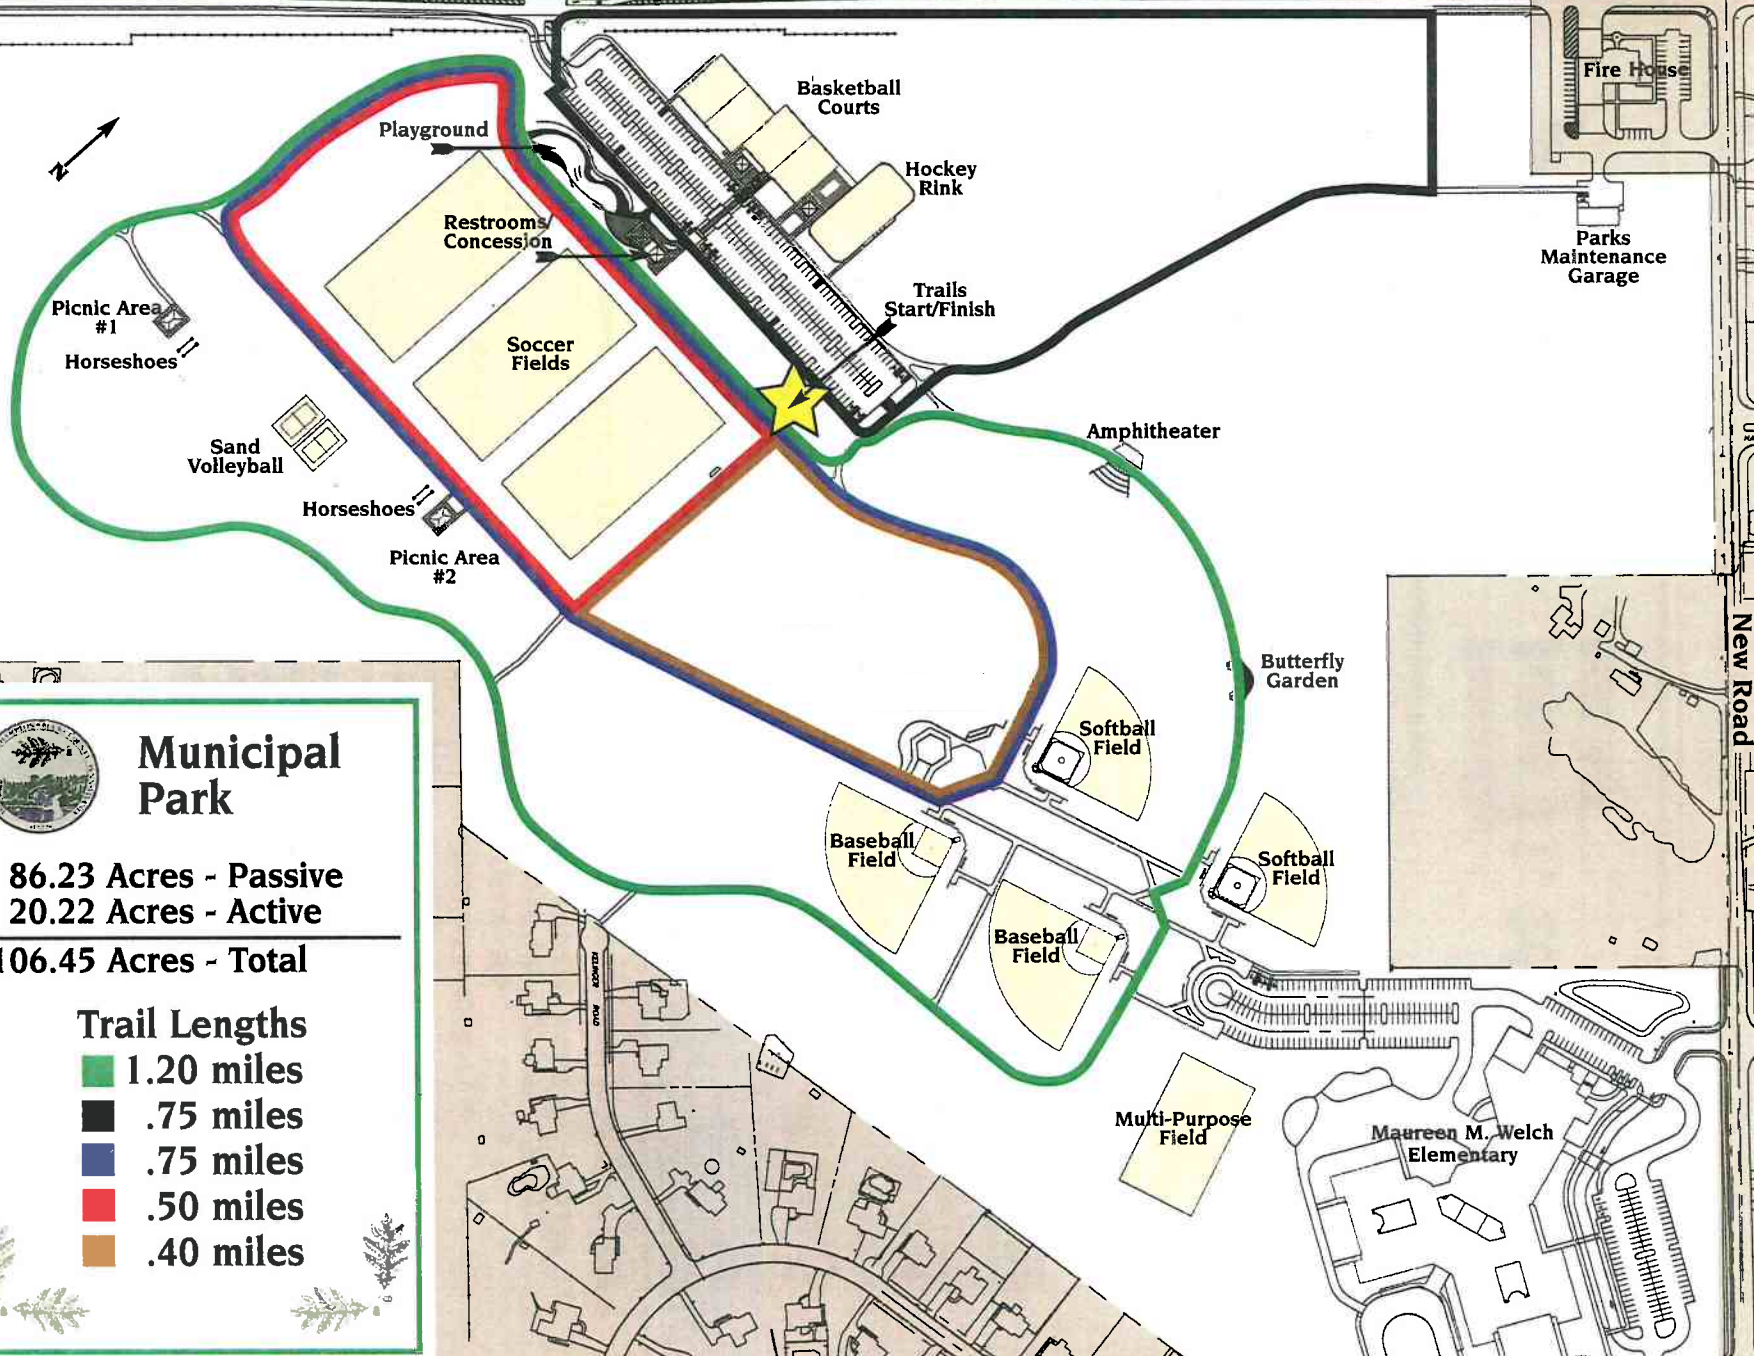

Northampton Township Municipal Park

Harbore Road

Harbore Road

Municipal Park

86.23 Acres - Passive
20.22 Acres - Active

106.45 Acres - Total

Trail Lengths

- 1.20 miles
- .75 miles
- .75 miles
- .50 miles
- .40 miles

Bristol Road

New Road

Fire House

Parks Maintenance Garage

Basketball Courts

Hockey Rink

Playground

Restrooms/Concession

Trails Start/Finish

Picnic Area #1
Horseshoes

Soccer Fields

Sand Volleyball

Horseshoes

Picnic Area #2

Amphitheater

Butterfly Garden

Softball Field

Baseball Field

Softball Field

Baseball Field

Multi-Purpose Field

Maureen M. Welch Elementary